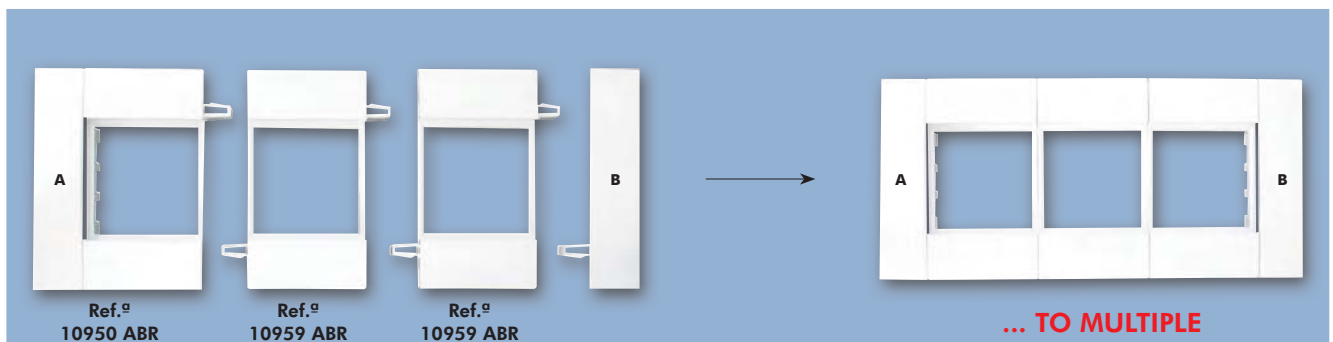

# 10 Series - DISTRIBUTION CABLE TRUNKINGS

				ACCESSORIES FOR MOUNTING FLUSH MOUNTING DEVICES							
Variable Outside Angle	Derivation with Reduction	Divider	Clip for Cable Support	Q45 Modular Adapter to Trunkings 75mm Covers - 2 Modules	Cover Plate Q45 Modular Adapter to Trunkings 75mm Covers - 2 Modules	Q45 Adapter to Trunkings 60/75mm Covers - 2 Modules	Q45 Adapter to Trunkings 75mm Covers - 4 Modules	Q45 Adapter to Trunkings 75mm Covers - 6 Modules	Flush Mounting Box	Semi-Flush Mounting Box	Flush Mounting Box for Italian/American Type Mechanisms
											
<b>10086 RBR</b> (4 un)	<b>10088 ABR</b> (4 un)	<b>10089 R</b> (20 m)									
<b>10096 RBR</b> (4 un)	<b>10098 ABR</b> (4 un)			<b>NEW</b>	<b>NEW</b>						
<b>10186 RBR</b> (4 un)		<b>10099 R</b> (20 m)		<b>10950 ABR</b> (20 un)	<b>10959 ABR</b> (20 un)	<b>10986 ABR</b> (20 un)	<b>10952 ABR</b> (10 un)	<b>10954 ABR</b> (10 un)	<b>10984 ABR</b> (10 un)	<b>10985 ABR</b> (10 un)	<b>10971 ABR</b> (10 un)
<b>10296 RBR</b> (4 un)											

**NEW**

■ REF. 10950 ABR - Q45 MODULAR ADAPTER TO TRUNKINGS WITH 75MM COVERS - 2 MODULES

**NEW**

■ REF. 10959 ABR - COVER PLATE FOR Q45 MODULAR ADAPTER TO TRUNKINGS WITH 75MM COVERS - 2 MODULES + REF. 10950 ABR