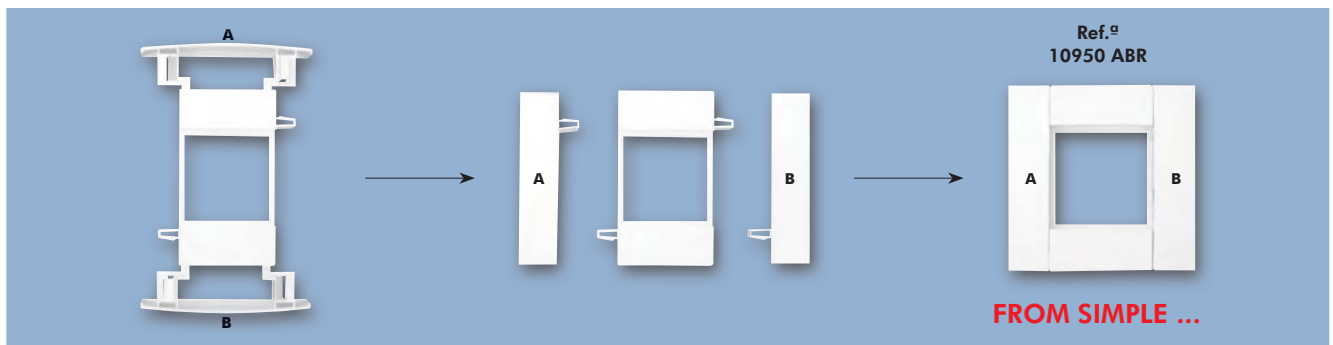

# 10 Series - DISTRIBUTION CABLE TRUNKINGS

				ACCESSORIES FOR MOUNTING FLUSH MOUNTING DEVICES							
Variable Outside Angle	Derivation with Reduction	Divider	Clip for Cable Support	Q45 Modular Adapter to Trunkings 75mm Covers - 2 Modules	Cover Plate Q45 Modular Adapter to Trunkings 75mm Covers - 2 Modules	Q45 Adapter to Trunkings 60/75mm Covers - 2 Modules	Q45 Adapter to Trunkings 75mm Covers - 4 Modules	Q45 Adapter to Trunkings 75mm Covers - 6 Modules	Flush Mounting Box	Semi-Flush Mounting Box	Flush Mounting Box for Italian/American Type Mechanisms
											
<b>10086 RBR</b> (4 un)	<b>10088 ABR</b> (4 un)	<b>10089 R</b> (20 m)									
<b>10096 RBR</b> (4 un)	<b>10098 ABR</b> (4 un)			<b>NEW</b>	<b>NEW</b>						
<b>10186 RBR</b> (4 un)		<b>10099 R</b> (20 m)		<b>10950 ABR</b> (20 un)	<b>10959 ABR</b> (20 un)	<b>10986 ABR</b> (20 un)	<b>10952 ABR</b> (10 un)	<b>10954 ABR</b> (10 un)	<b>10984 ABR</b> (10 un)	<b>10985 ABR</b> (10 un)	<b>10971 ABR</b> (10 un)
<b>10296 RBR</b> (4 un)											

**NEW**

■ REF. 10950 ABR - Q45 MODULAR ADAPTER TO TRUNKINGS WITH 75MM COVERS - 2 MODULES

**NEW**

■ REF. 10959 ABR - COVER PLATE FOR Q45 MODULAR ADAPTER TO TRUNKINGS WITH 75MM COVERS - 2 MODULES + REF. 10950 ABR